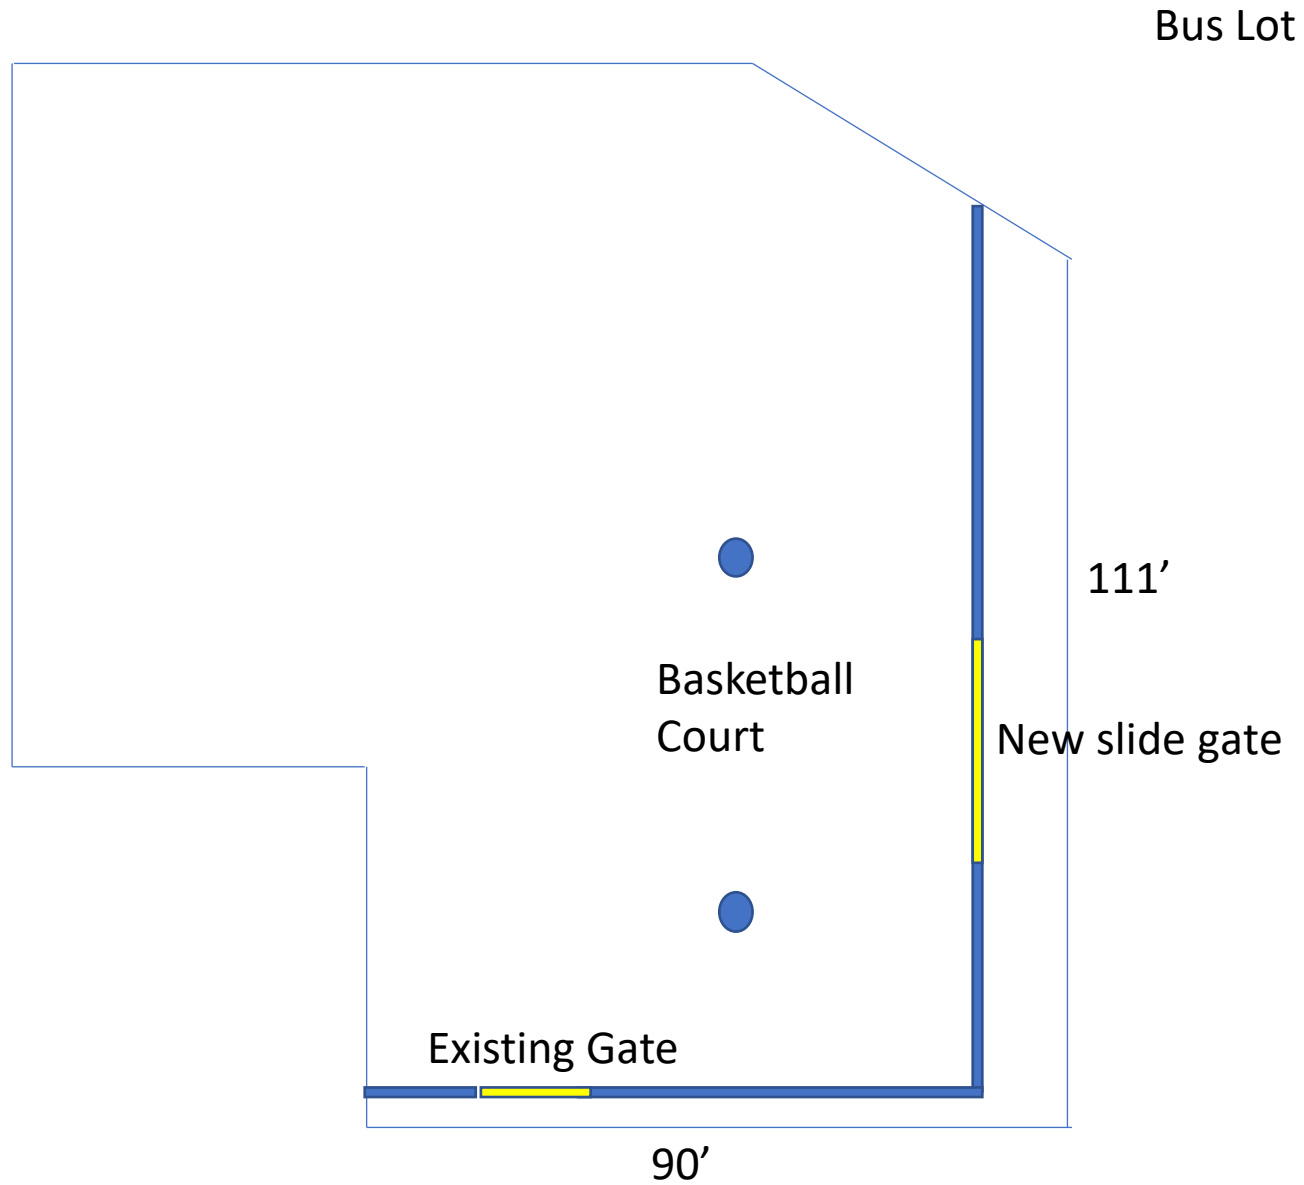

North Stonington Elementary School  
311 Norwich Westerly Rd  
North Stonington, CT 06359

— = chain link Fence  
Remove fence for paving and  
replace with 12 new poles,  
Install new slide gate. Fencing  
has top and bottom rails  
supports