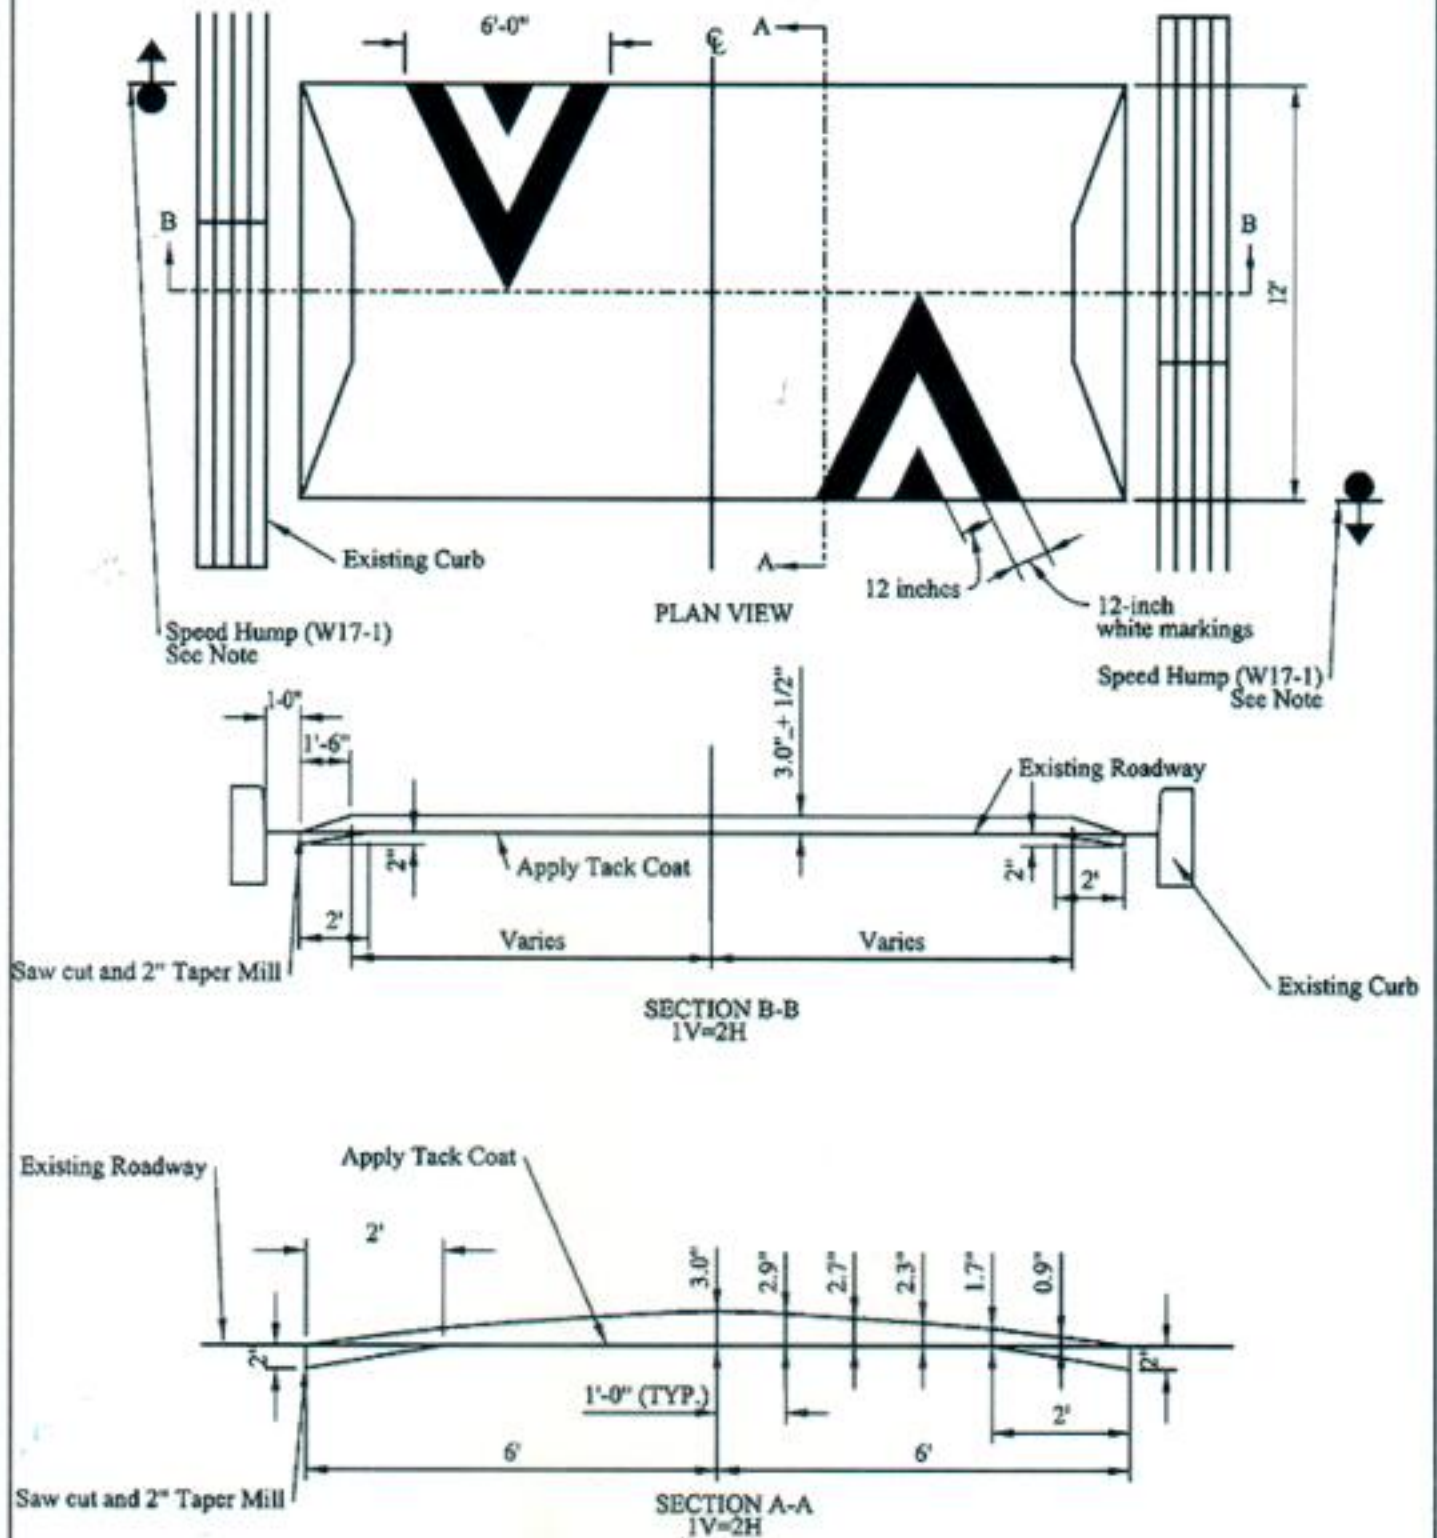

DELAWARE DEPARTMENT OF TRANSPORTATION

TYPICAL SPEED HUMP

NOTE:
1. ALL SIGNING AND STRIPING SHALL CONFORM TO THE LATEST EDITION OF THE DE MUTCD.